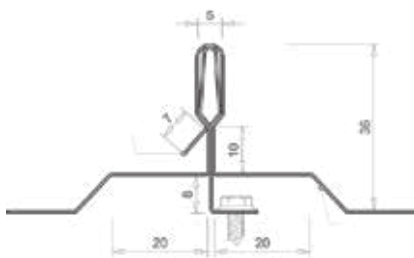

Elevated overlaps of Pan F profile unnoticeably cover the fasteners so they are not exposed to the weather elements. Moreover, the profile has the unique exposed edge for eventual disassembly of the roof cover.

Product features

Profile length	0.2 - 9 m
Profile range	up to 0.3 m
Steel thickness	0.5 - 0.6 mm
Aluminum thickness	0.6 - 0.7 mm

Weight table

Thickness	Weight (m ²)	
0.5	5.20	x
0.6	6.20	2.10
0.7	x	2.45
0.8	x	2.80

Galvanized Aluminium

Protective layers

- Polyester coating 20 μ
- Primer 7 μ
- Zinc coating 140gr/m²
- Steel base DX51 (0.5mm)

* The values can be changed upon request

ROOF PROFILING

FACADE PROFILING

FACADE PROFILING

ROOF PROFILING
INSTALLATION CROSS SECTION

FACADE PROFILING
HORIZONTAL INSTALLATION CROSS SECTION

FACADE PROFILING
VERTICAL INSTALLATION CROSS SECTION

OVERLAP DETAIL

OVERLAP DETAIL

OVERLAP DETAIL

Standard colours chart