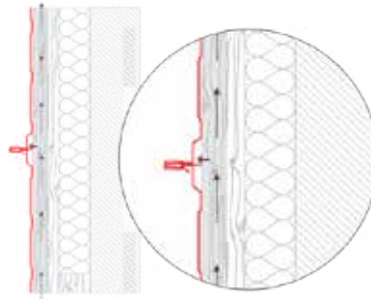

Elevated overlaps of Pan F profile unnoticeably cover the fasteners so they are not exposed to the weather elements. Moreover, the profile has the unique exposed edge for eventual disassembly of the roof cover.

Product features

Profile length	0.2 - 9 m
Profile range	up to 0.3 m
Steel thickness	0.5 - 0.6 mm
Aluminum thickness	0.6 - 0.7 mm

Weight table

Thickness	Weight (m ²)	
0.5	5.20	x
0.6	6.20	2.10
0.7	x	2.45
0.8	x	2.80

Galvanized Aluminium

Protective layers

- Polyester coating 20 μ
- Primer 7 μ
- Zinc coating 140gr/m²
- Steel base DX51 (0.5mm)

* The values can be changed upon request

ROOF PROFILING

FACADE PROFILING

FACADE PROFILING

ROOF PROFILING
INSTALLATION CROSS SECTION

FACADE PROFILING
HORIZONTAL INSTALLATION CROSS SECTION

FACADE PROFILING
VERTICAL INSTALLATION CROSS SECTION

OVERLAP DETAIL

OVERLAP DETAIL

OVERLAP DETAIL

Standard colours chart