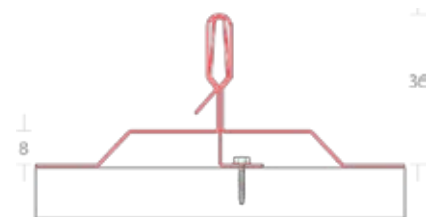

Product features

Profile length	0.2 - 9 m
Profile range	up to 0.3 m
Steel thickness	0.5 - 0.6 mm
Aluminum thickness	0.6 - 0.7 mm

Weight table

Thickness	Weight (m ²)	
0.5	5.20	x
0.6	6.20	2.10
0.7	x	2.45
0.8	x	2.80

ROOF PROFILING
INSTALLATION CROSS SECTION

FACADE PROFILING
HORIZONTAL INSTALLATION CROSS SECTION

FACADE PROFILING
VERTICAL INSTALLATION CROSS SECTION

OVERLAP DETAIL

OVERLAP DETAIL

OVERLAP DETAIL

Standard colours chart